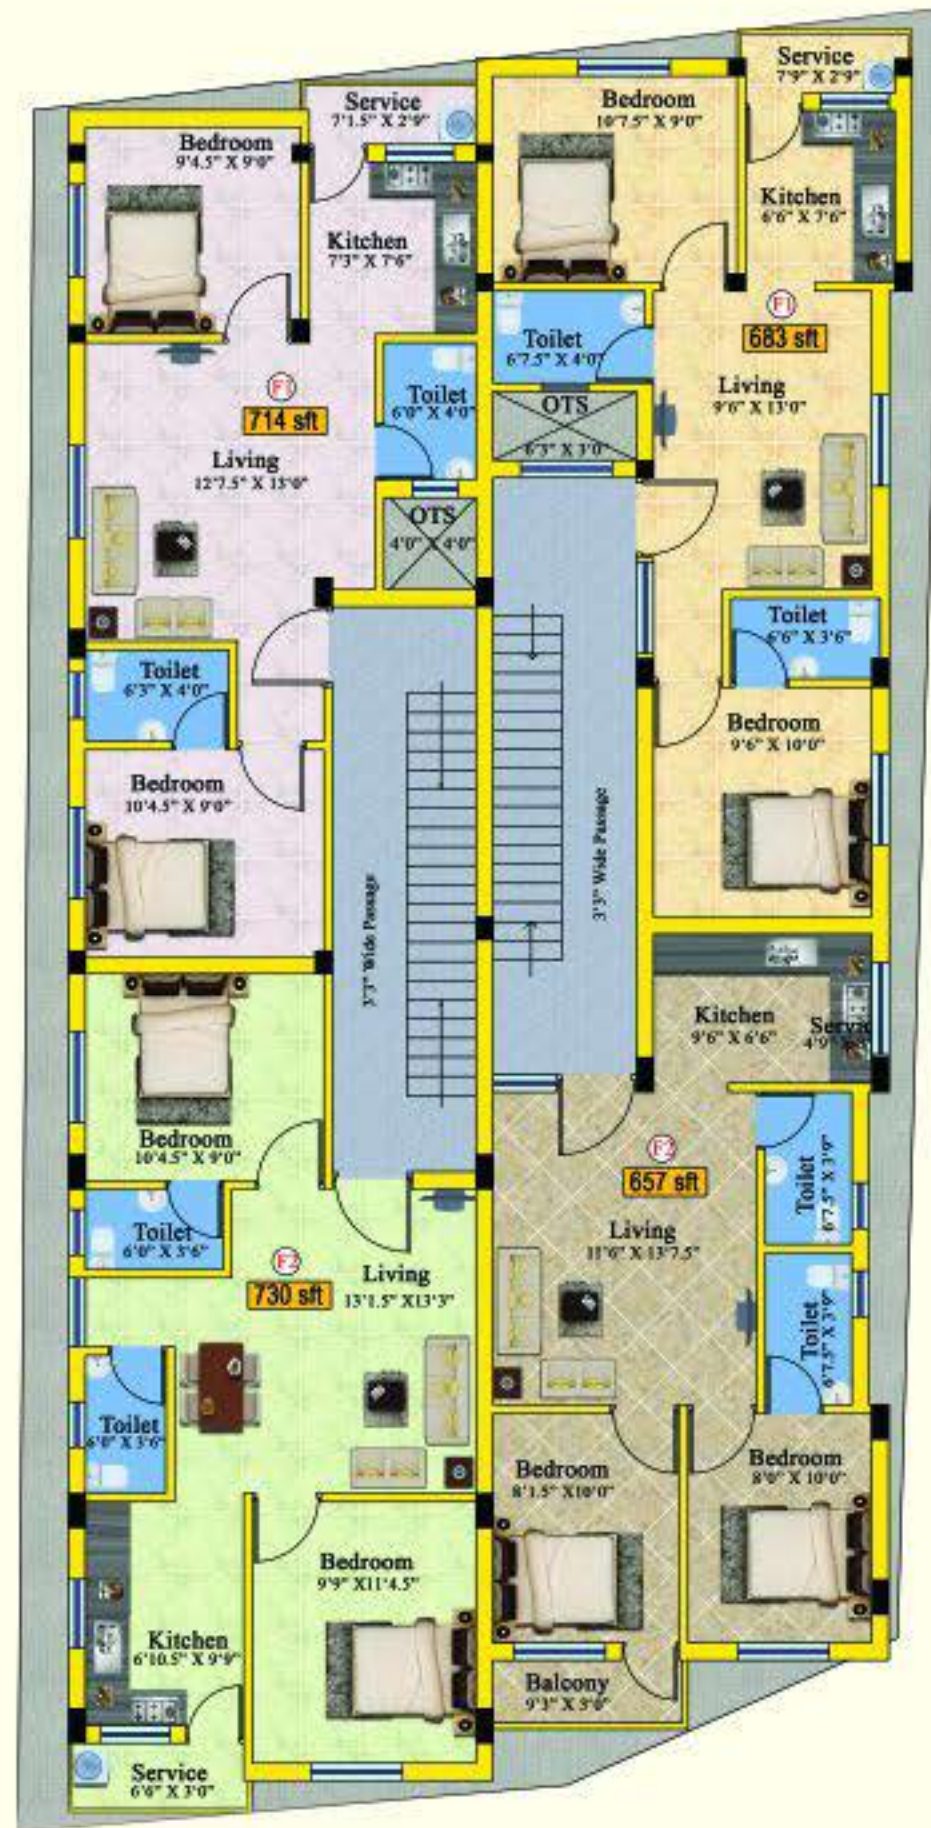

PROPOSED RESIDENTIAL FLATS @ MANGADU

Location Highlights :

-  Poonamallee Bus Terminus 3.0 km
-  Poonamallee Court 3.0 km
-  Ramachandra College & Hospital 4.0 km
-  S.A Engineering College 4.0 km
-  Saveetha University 6.0 km
-  Mangadu Kamachi Amman Kovil 1.0 km

FLOOR PLANS

Ground Floor Plan

First Floor Plan

Second Floor Plan

Route map